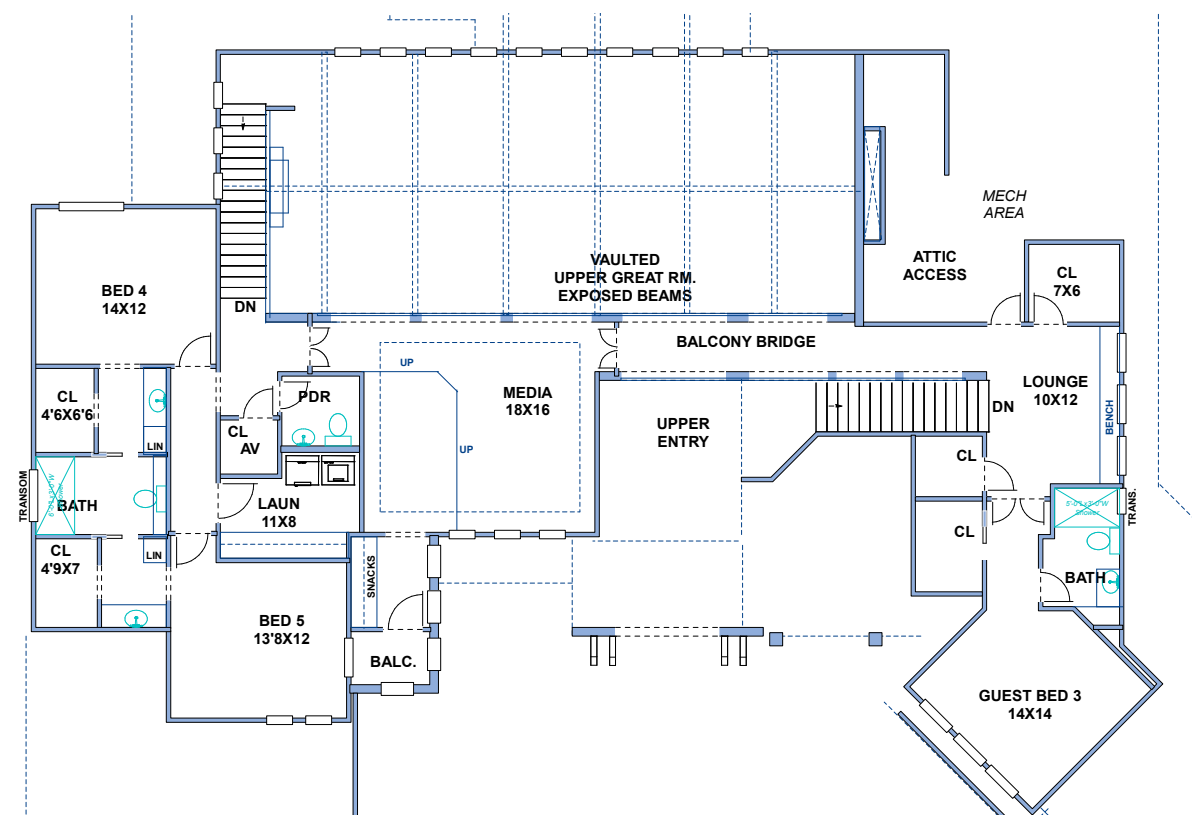

CASTELLO SUL LAGO
 4400 SQFT MAIN VNR
 1909 SQFT UP
 6309 SQFT TTL
 105X103 FT

PLAN 50015

CREATIVE HOME DESIGNS, LLC
 www.chdhomeplans.com
 © Plan copyright by designer